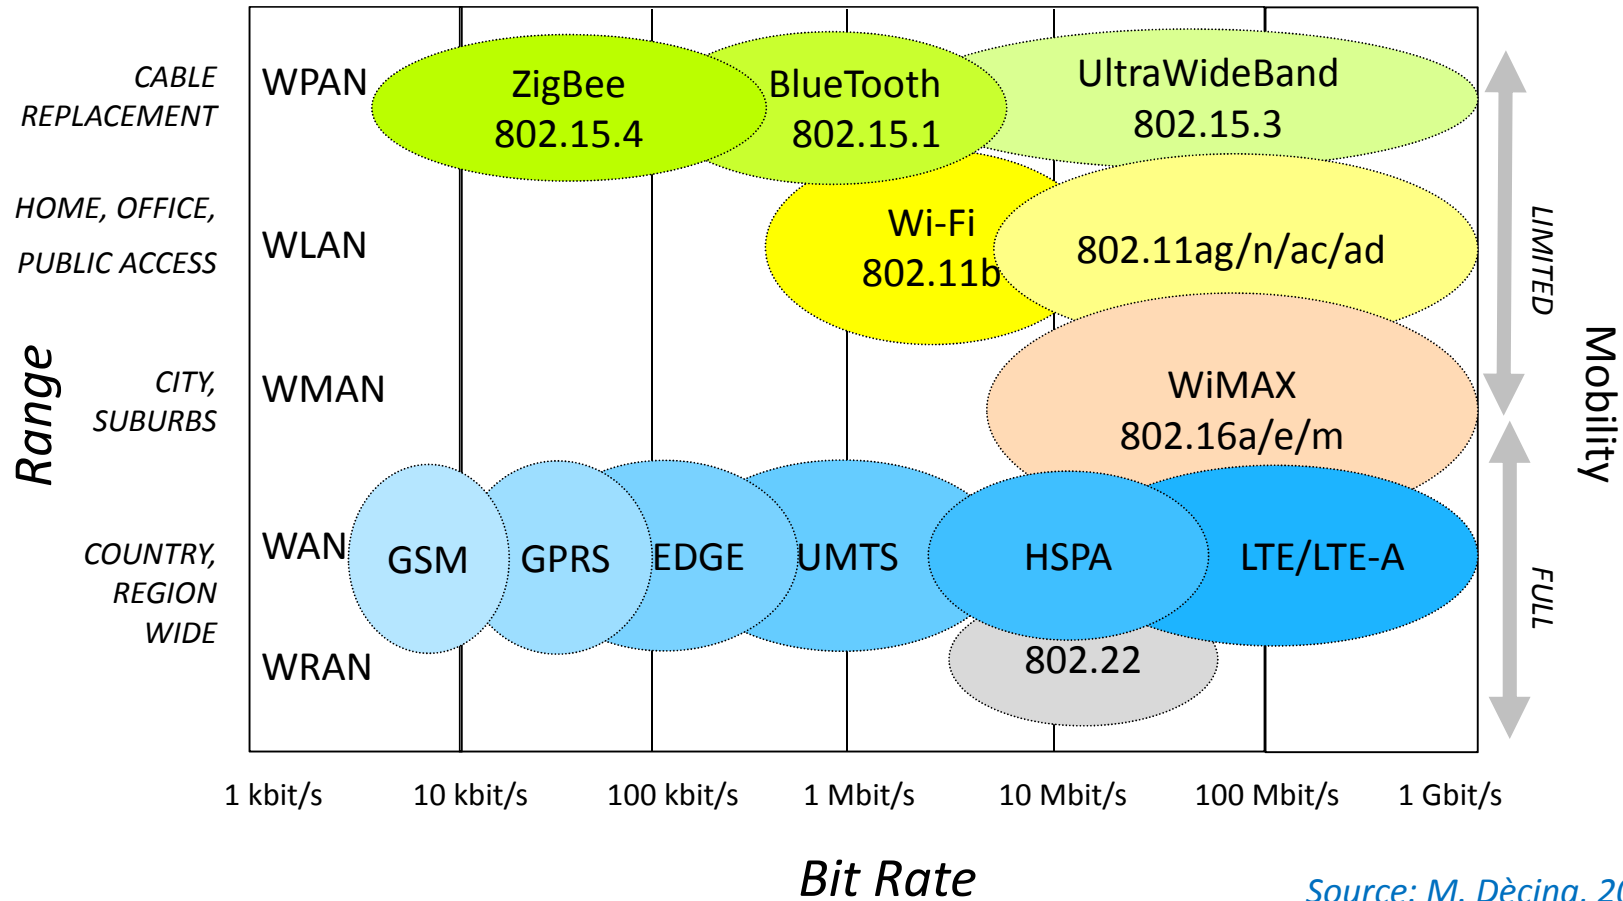

Wireless Access Towards the Gbit/s

Source: M. Dècina, 2010