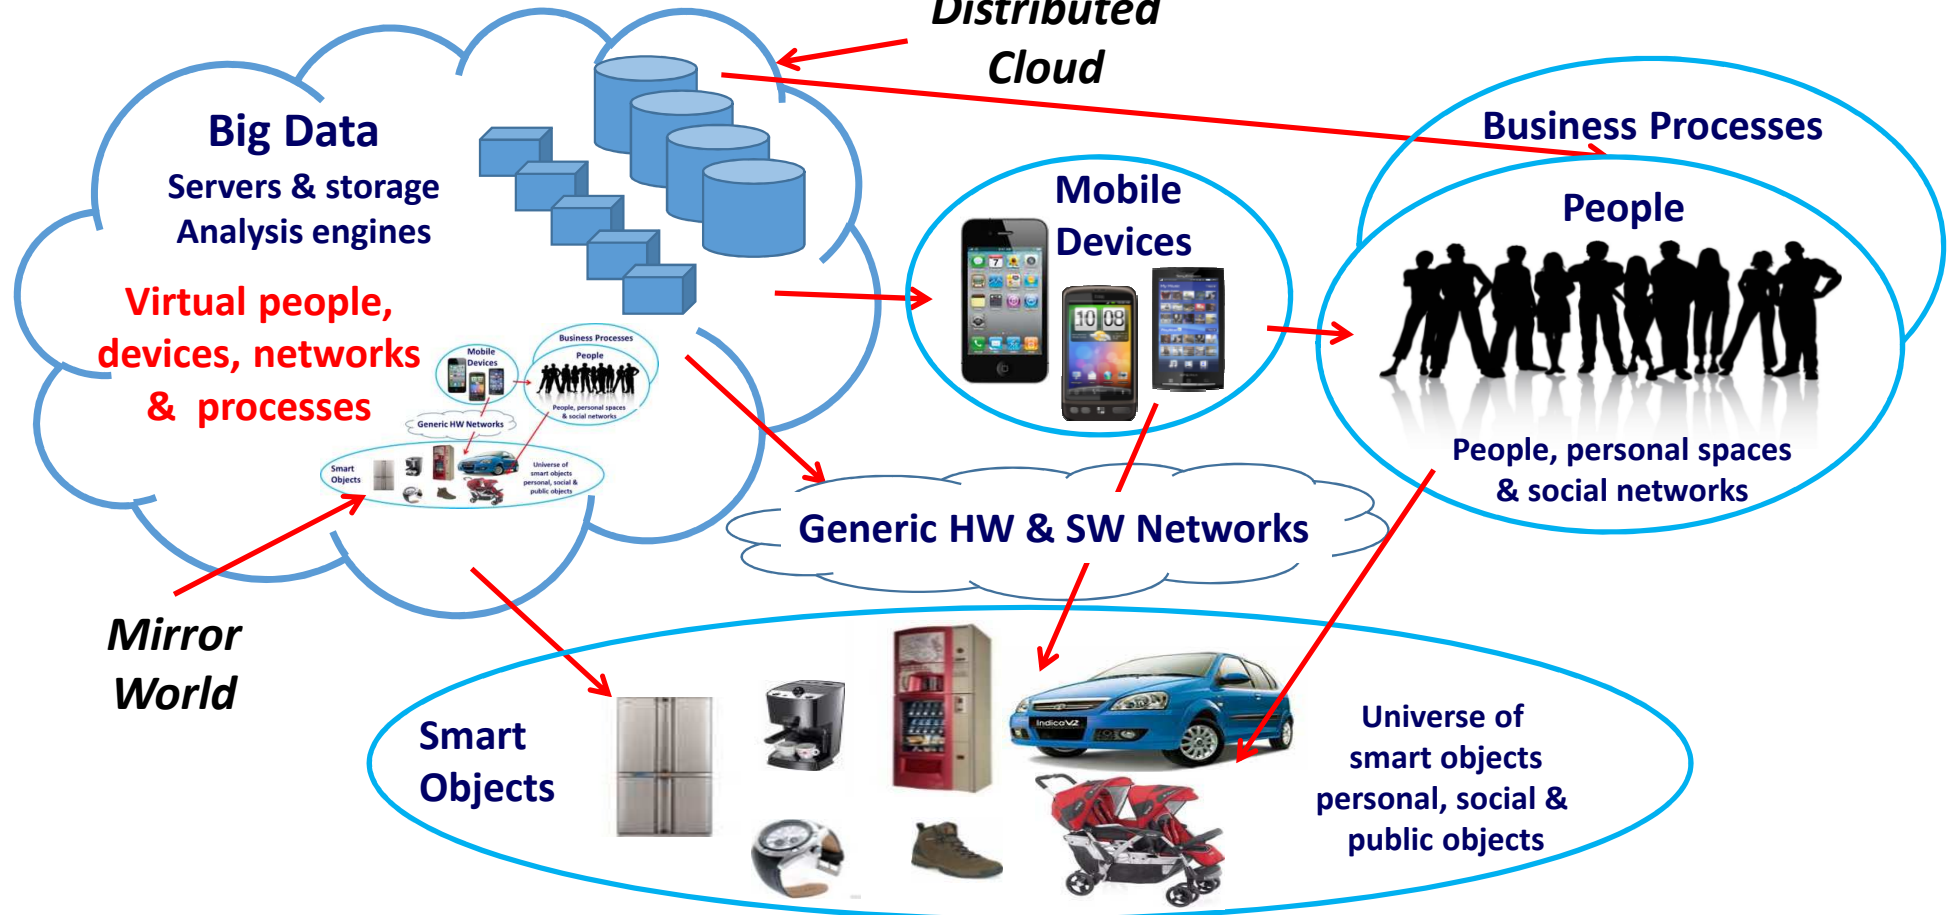

Data, Devices, People, Networks & Processes

Cloud & Virtualization

**Distributed
Cloud**