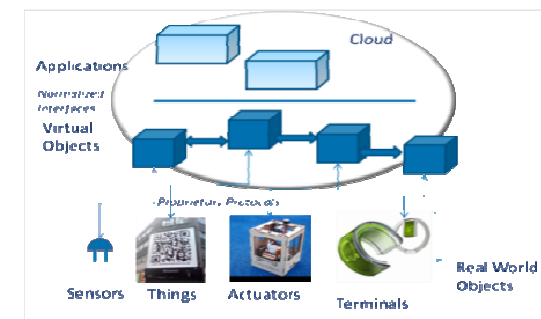

Environment Monitoring & Control

Storage & Logistics

Vehicles & Transportation

Mobile Services

Sensing Applications

Internet + Internet of Things = Wisdom of the Earth

Evolutionary Roadmap for Key Functional Elements

M2M

Key elements

- Separated applications
- Ad-hoc designed modules
- Ubiquitous connectivity
- SIM management
- International agreements
- Embedded SIM

IoT

Key elements

- Low-cost standard sensors
- Short range communication
- Capillary and macro network
- Horizontal Services
- Data aggregation in cloud
- Third party development

IwT/WoT/IoE

Key elements

- “Virtual Objects”
- Mirroring Things in cloud
- Object Semantics
- Data integration, federation and portability
- Cloud as dev. platform

6LoWPAN & RPL

IPv6 over Low power Wireless Personal Area Networks

IPv6	
Ethernet MAC	LoWPAN Adaptation
	IEEE 802.15.4 MAC
Ethernet PHY	IEEE 802.15.4 PHY

IPv6-LoWPAN Router Stack

RPL "Ripple" Protocol (IPv6 Routing Protocol for Low-Power and Lossy Networks)
Standard routing algorithm for embedded applications