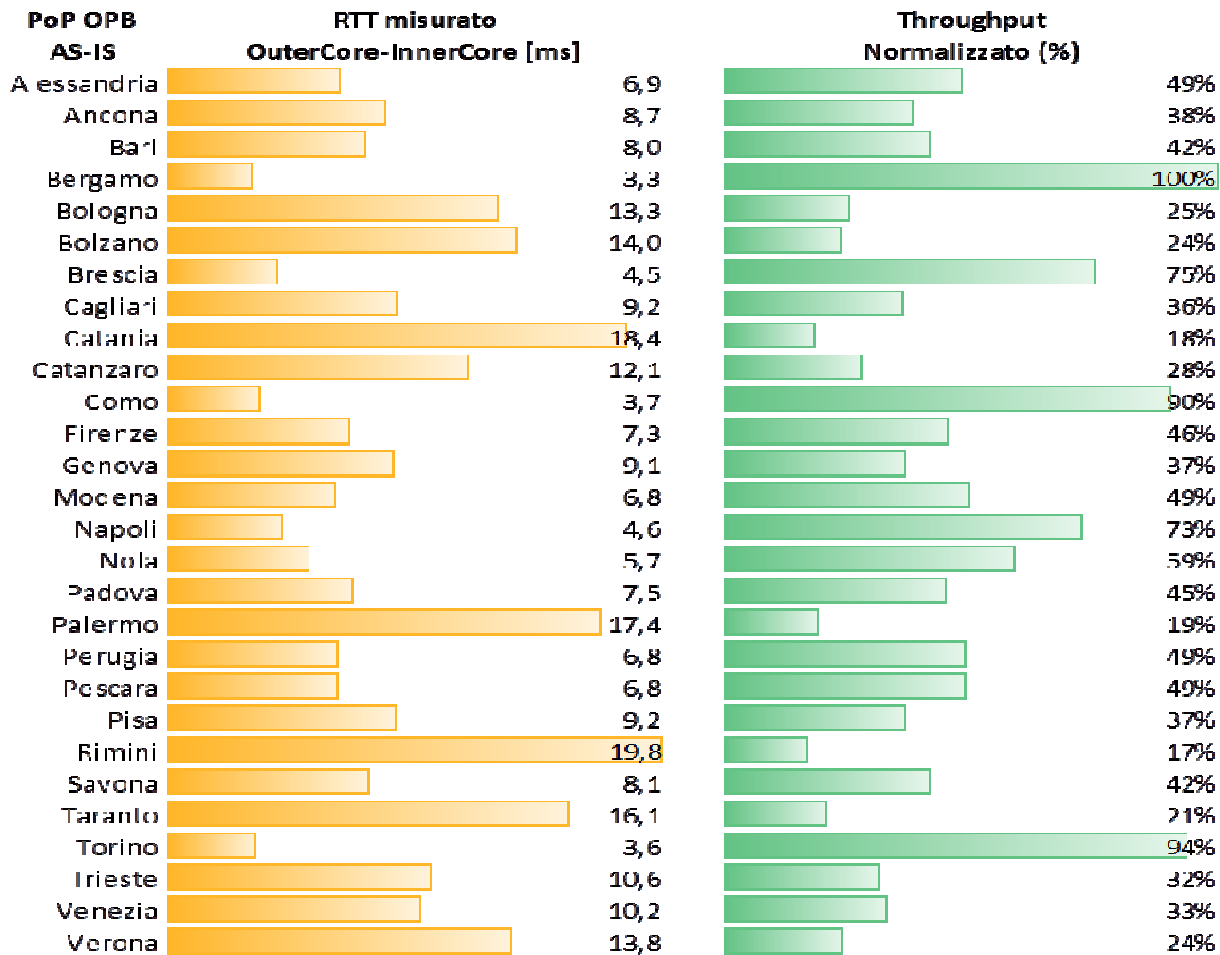

Lean PoP DCs & FTP Throughput