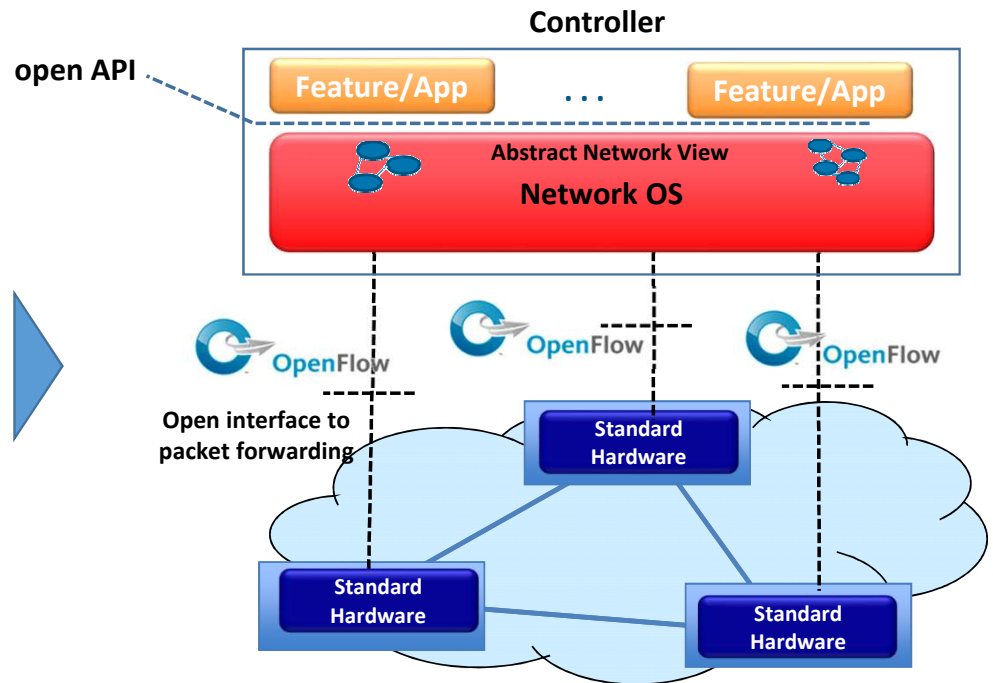

IwT/WoT/IoE

Key elements

- “Virtual Objects”
- Mirroring Things in cloud
- Object Semantics
- Data integration, federation and portability
- Cloud as dev. platform

6LoWPAN & RPL

IPv6 over Low power Wireless Personal Area Networks

IPv6	
Ethernet MAC	LoWPAN Adaptation
	IEEE 802.15.4 MAC
Ethernet PHY	IEEE 802.15.4 PHY

IPv6-LoWPAN Router Stack

RPL "Ripple" Protocol (IPv6 Routing Protocol for Low-Power and Lossy Networks)
Standard routing algorithm for embedded applications

Application specific requirements

- Home automation
- Commercial building automation
- Industrial automation
- Urban environment

Cloud Centric Networking

Lean PoP DCs & FTP Throughput

Software Defined Networks

Network Function Virtualization