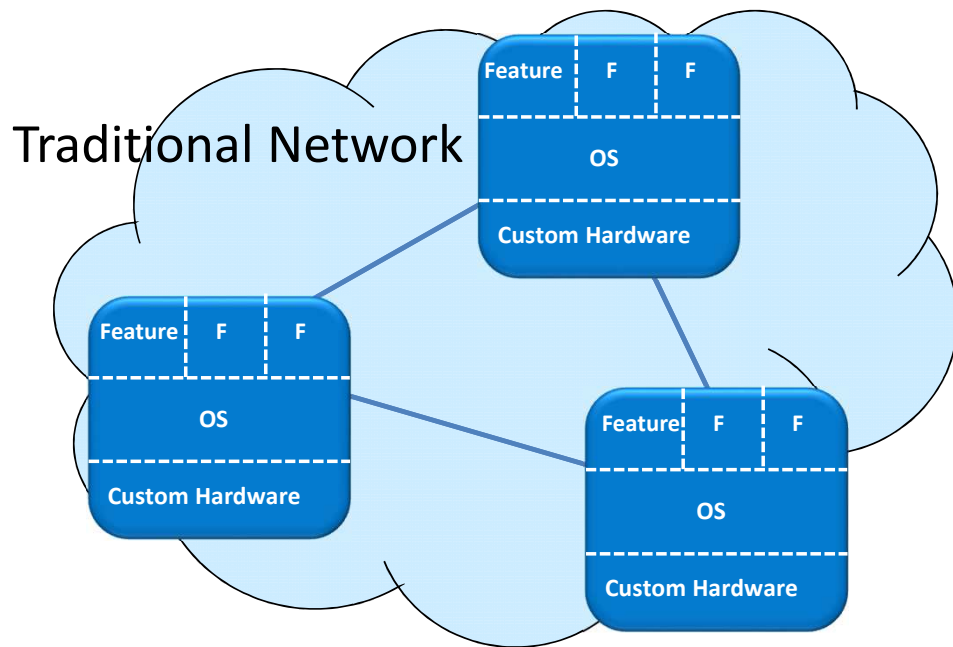

IwT/WoT/IoE

Key elements

- “Virtual Objects”
- Mirroring Things in cloud
- Object Semantics
- Data integration, federation and portability
- Cloud as dev. platform

6LoWPAN & RPL

IPv6 over Low power Wireless Personal Area Networks

IPv6	
Ethernet MAC	LoWPAN Adaptation
	IEEE 802.15.4 MAC
Ethernet PHY	IEEE 802.15.4 PHY

IPv6-LoWPAN Router Stack

RPL "Ripple" Protocol (IPv6 Routing Protocol for Low-Power and Lossy Networks)
Standard routing algorithm for embedded applications

Application specific requirements

- Home automation
- Commercial building automation
- Industrial automation
- Urban environment

Cloud Centric Networking

Lean PoP DCs & FTP Throughput

Software Defined Networks

Network Function Virtualization