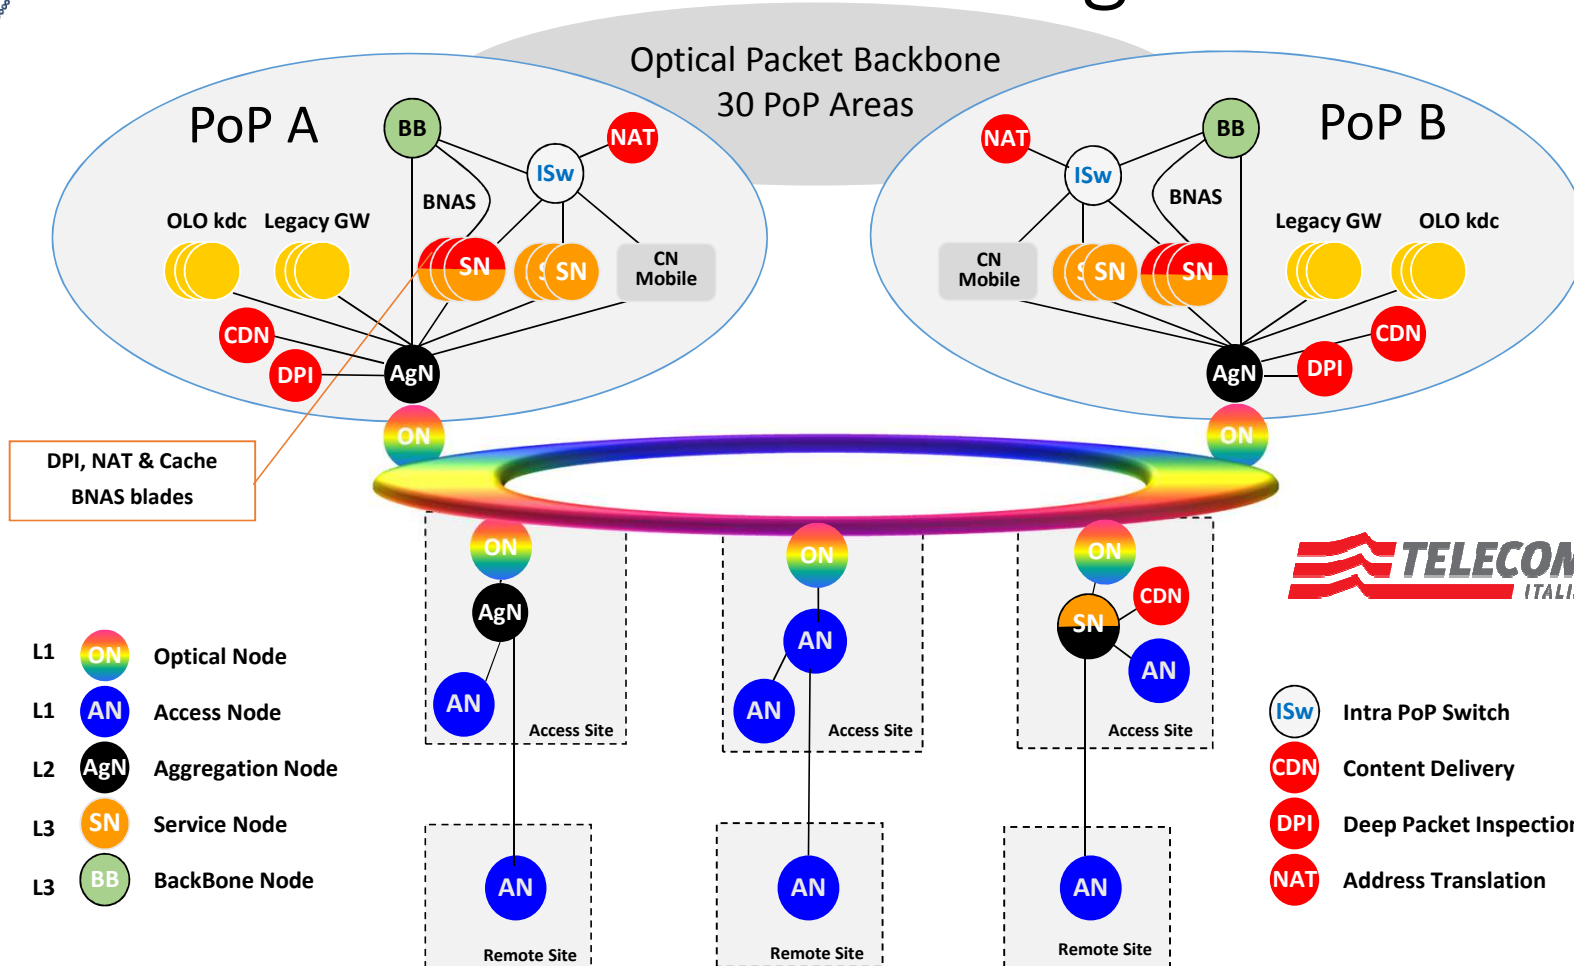

Cloud Centric Networking