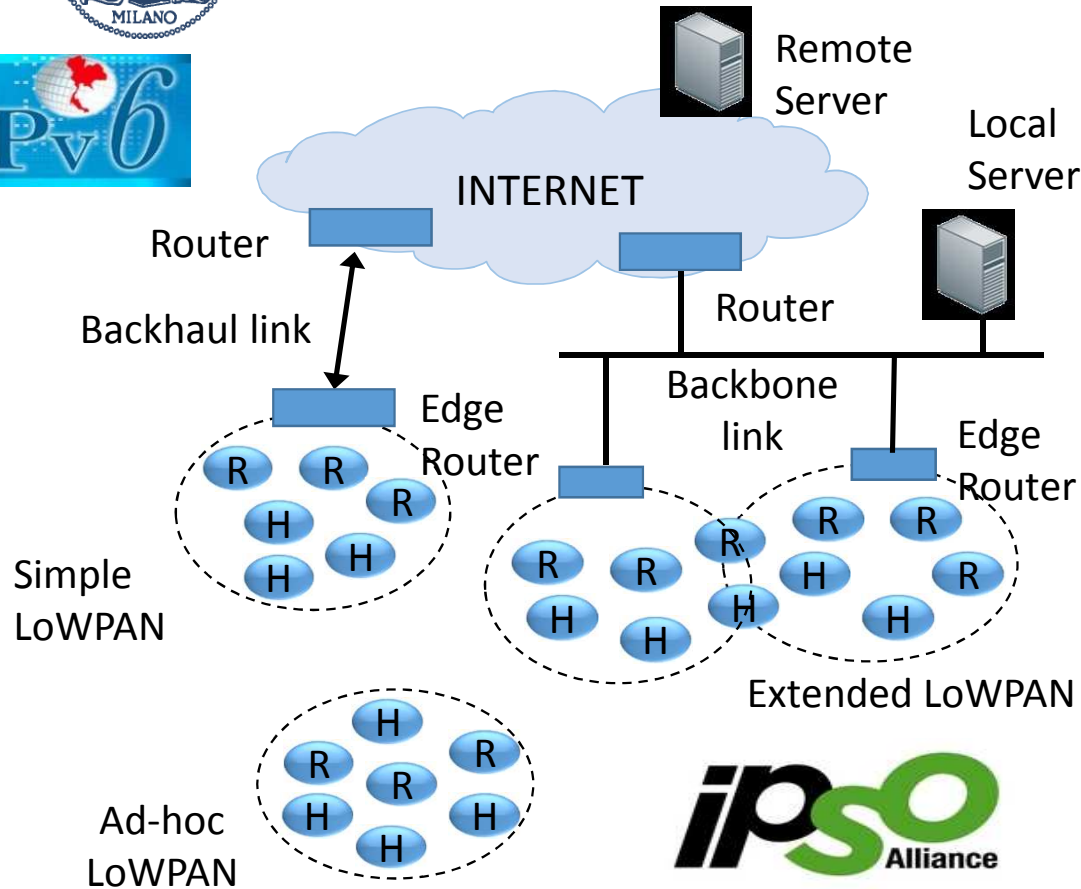

M2M

Key elements

- Separated applications
- Ad-hoc designed modules
- Ubiquitous connectivity
- SIM management
- International agreements
- Embedded SIM

IoT

Key elements

- Low-cost standard sensors
- Short range communication
- Capillary and macro network
- Horizontal Services
- Data aggregation in cloud
- Third party development

IwT/WoT/IoE

Key elements

- “Virtual Objects”
- Mirroring Things in cloud
- Object Semantics
- Data integration, federation and portability
- Cloud as dev. platform

6LoWPAN & RPL

IPv6 over Low power Wireless Personal Area Networks

IPv6	
Ethernet MAC	LoWPAN Adaptation
	IEEE 802.15.4 MAC
Ethernet PHY	IEEE 802.15.4 PHY

IPv6-LoWPAN Router Stack

RPL "Ripple" Protocol (IPv6 Routing Protocol for Low-Power and Lossy Networks)
Standard routing algorithm for embedded applications

Network Function Virtualization